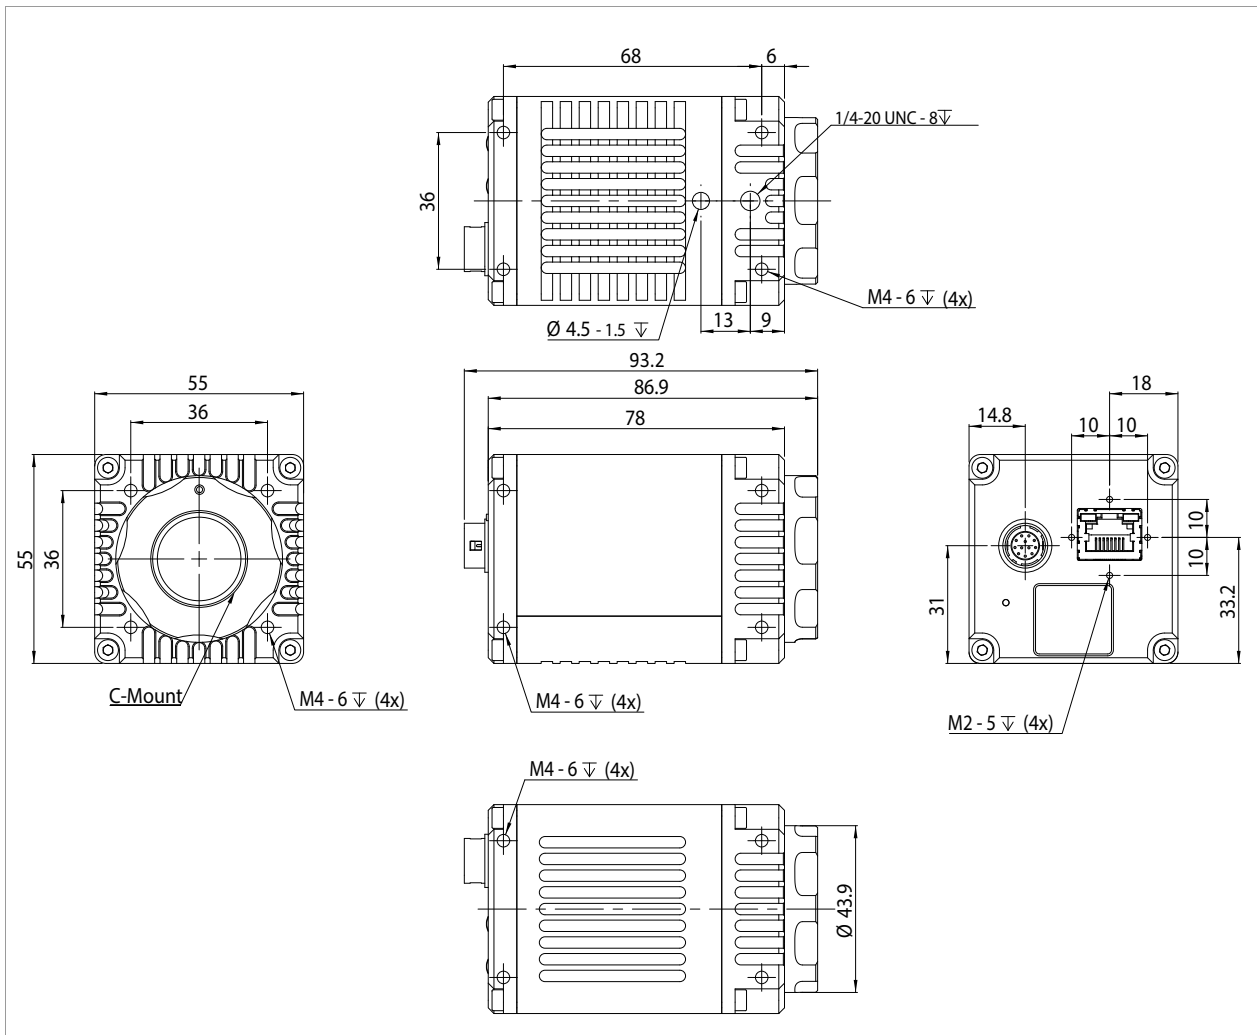

## Goldeye G variants: C-Mount

Figure 25: Goldeye G - Dimensions with C-Mount lens adapter